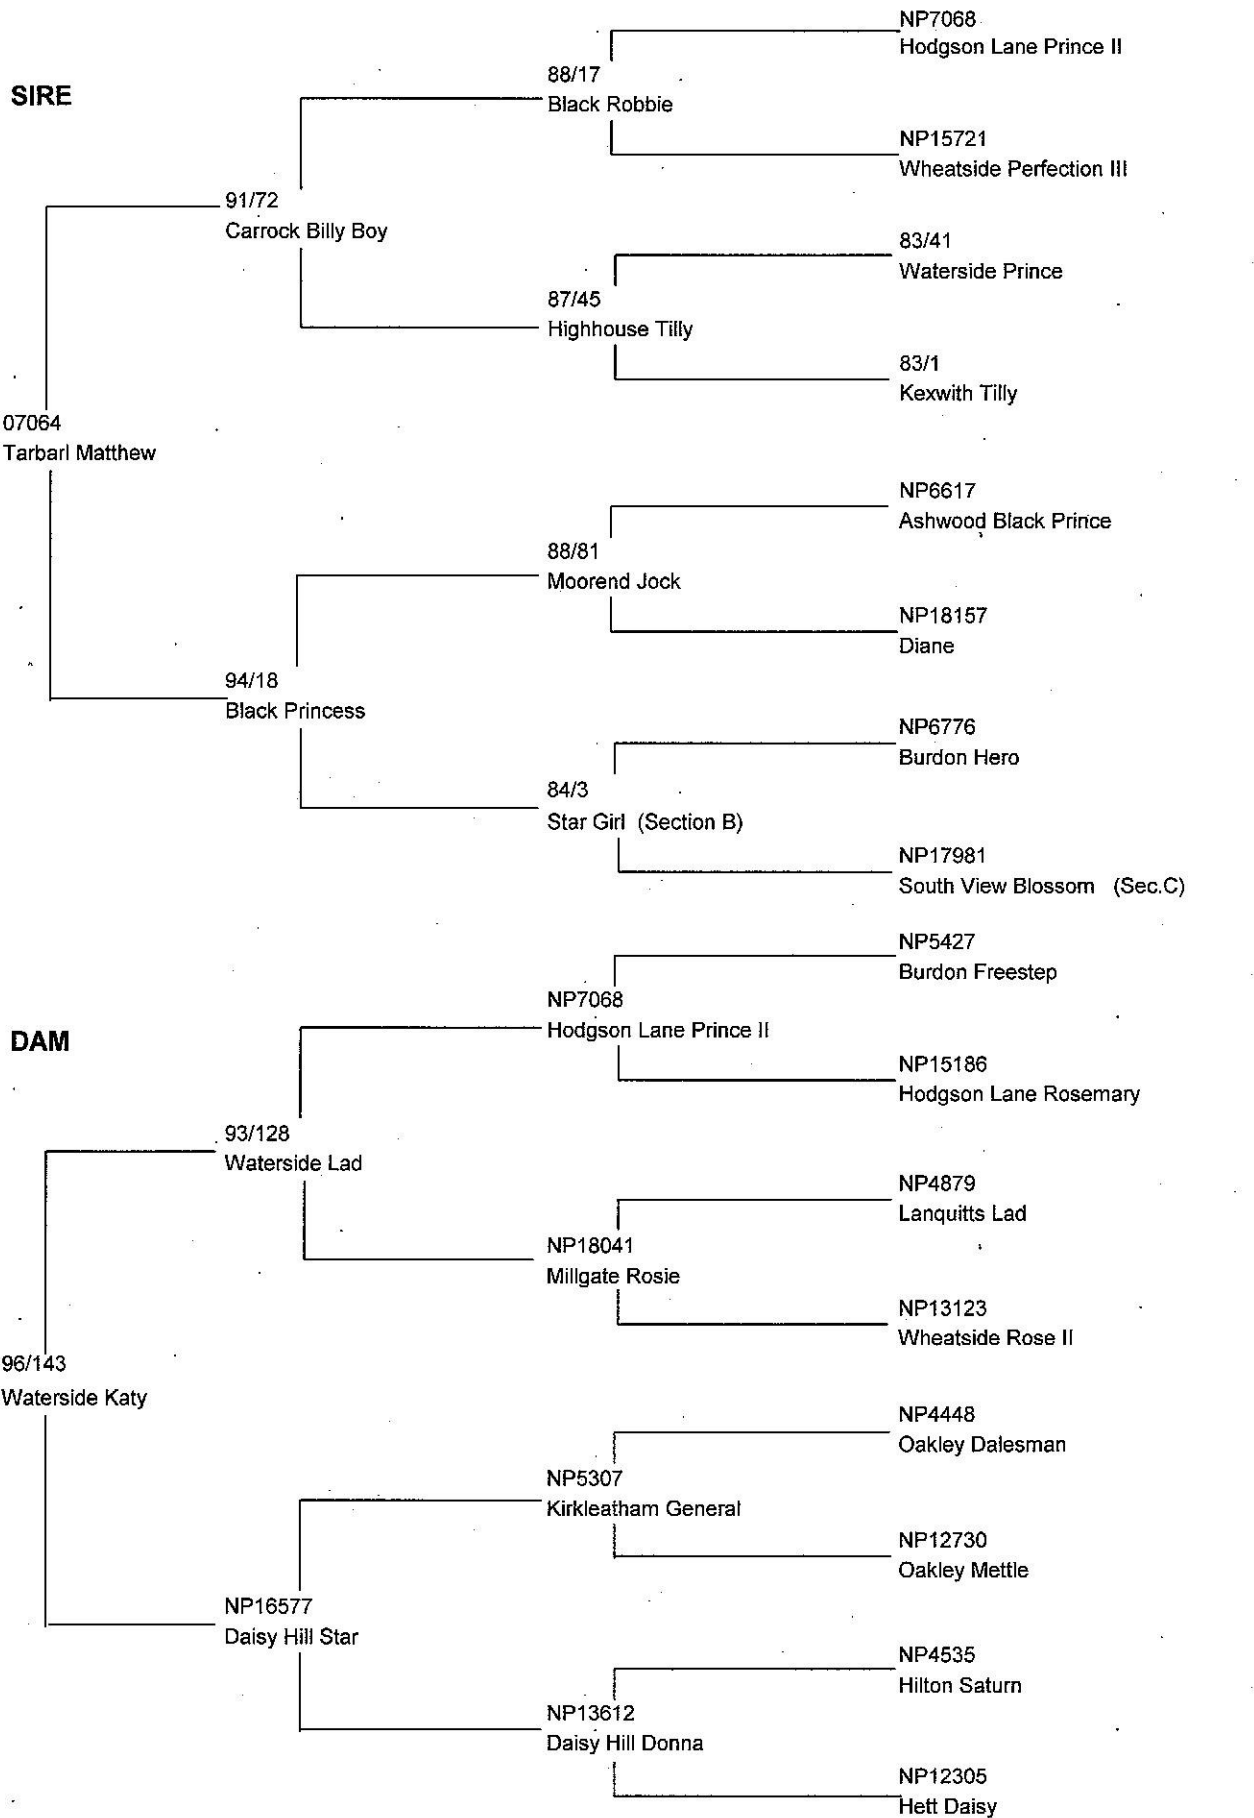

12052 - Waterside Black Gem

12/08/2016

Date of Birth : 22/04/2012   Female   Black   DA

Parents   Grand Parents   Great Grand Parents   Great Great Grand Parents

Waterside Black Gem - Foal at Foot and Running with Stallion