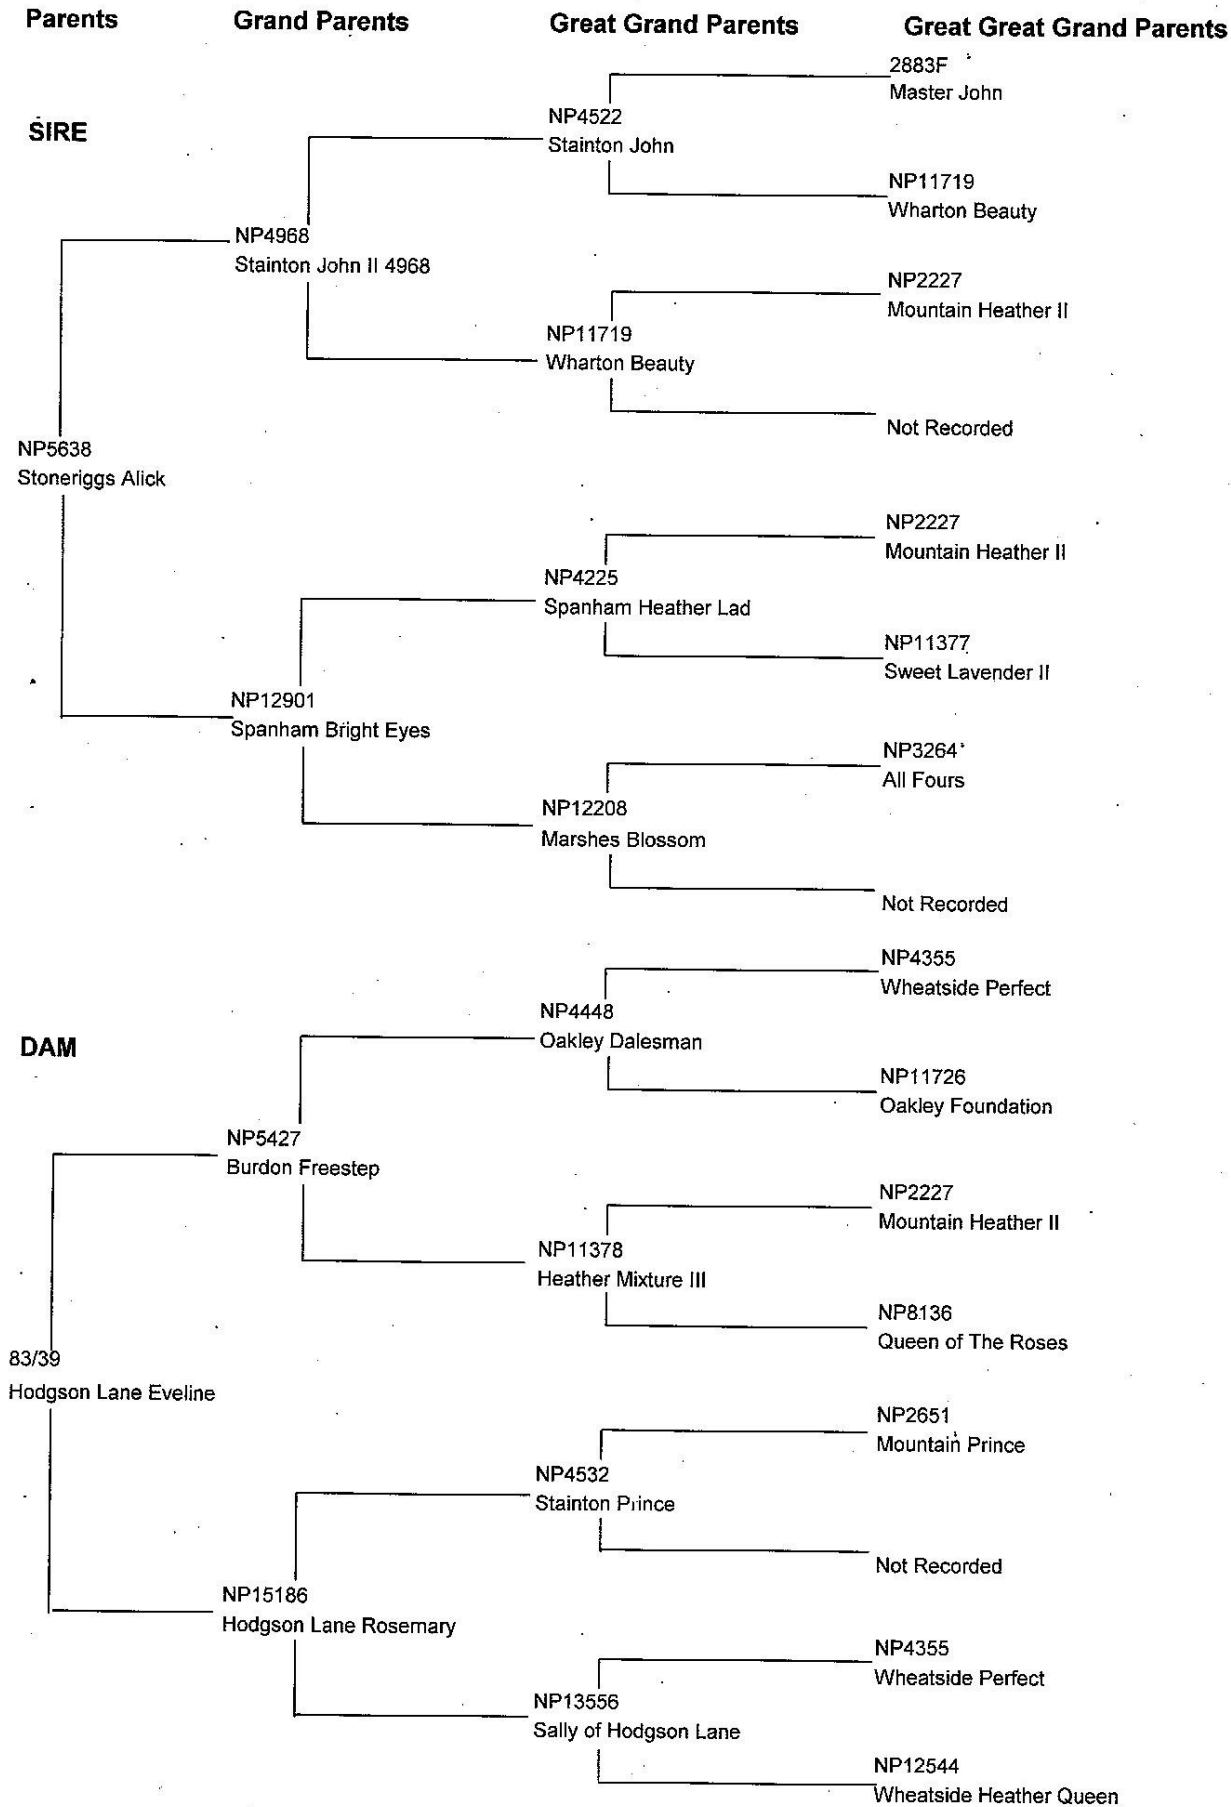

Female

Black.

Parents Grand Parents Great Grand Parents Great Great Grand Parents

Waterside Samantha - Probably in Foal

2

93/130 - Waterside Eveline

12/08/2016

Date of Birth : 01/01/1993

Female

Whole black.

Waterside Eveline - Probably in Foal

96/143 - Waterside Katy

12/08/2016

Date of Birth : 01/01/1996

Female

Black.