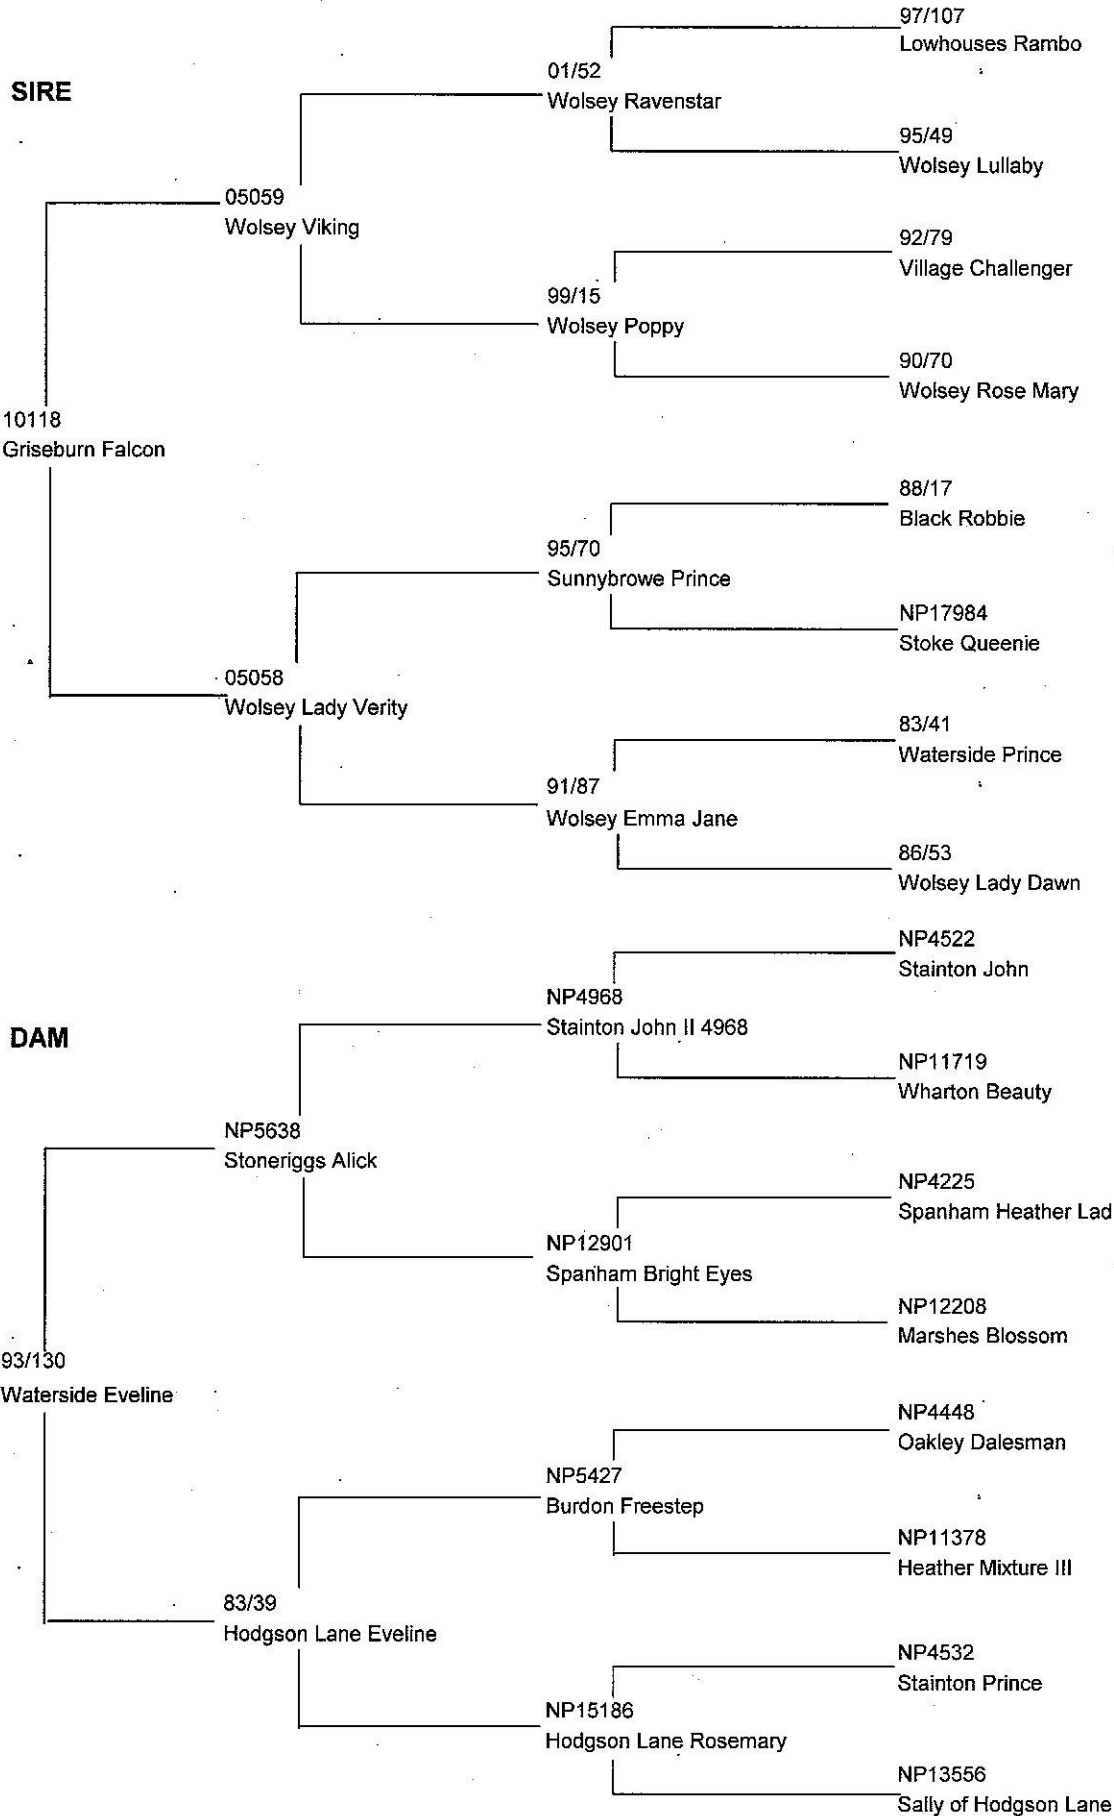

14012 - Waterside Ebony

12/08/2016

Date of Birth : 10/05/2011 Female Black DA

Waterside Ebony - Foal at Foot and Running with Stallion

12052 - Waterside Black Gem

12/08/2016

Date of Birth : 22/04/2012 Female Black DA

Parents Grand Parents Great Grand Parents Great Great Grand Parents

Waterside Black Gem - Foal at Foot and Running with Stallion

Date of Birth : 24/05/2013

Female

Black

DA

Parents Grand Parents Great Grand Parents Great Great Grand Parents

Waterside Breeze - Foal at Foot

Date of Birth : 02/07/2014

Female

Black

DA

Parents Grand Parents Great Grand Parents Great Great Grand Parents

Date of Birth : 03/08/2014

Female

15085 - Waterside Amber

12/08/2016

Date of Birth : 24/07/2015

Female

Black

Parents

Grand Parents

Great Grand Parents