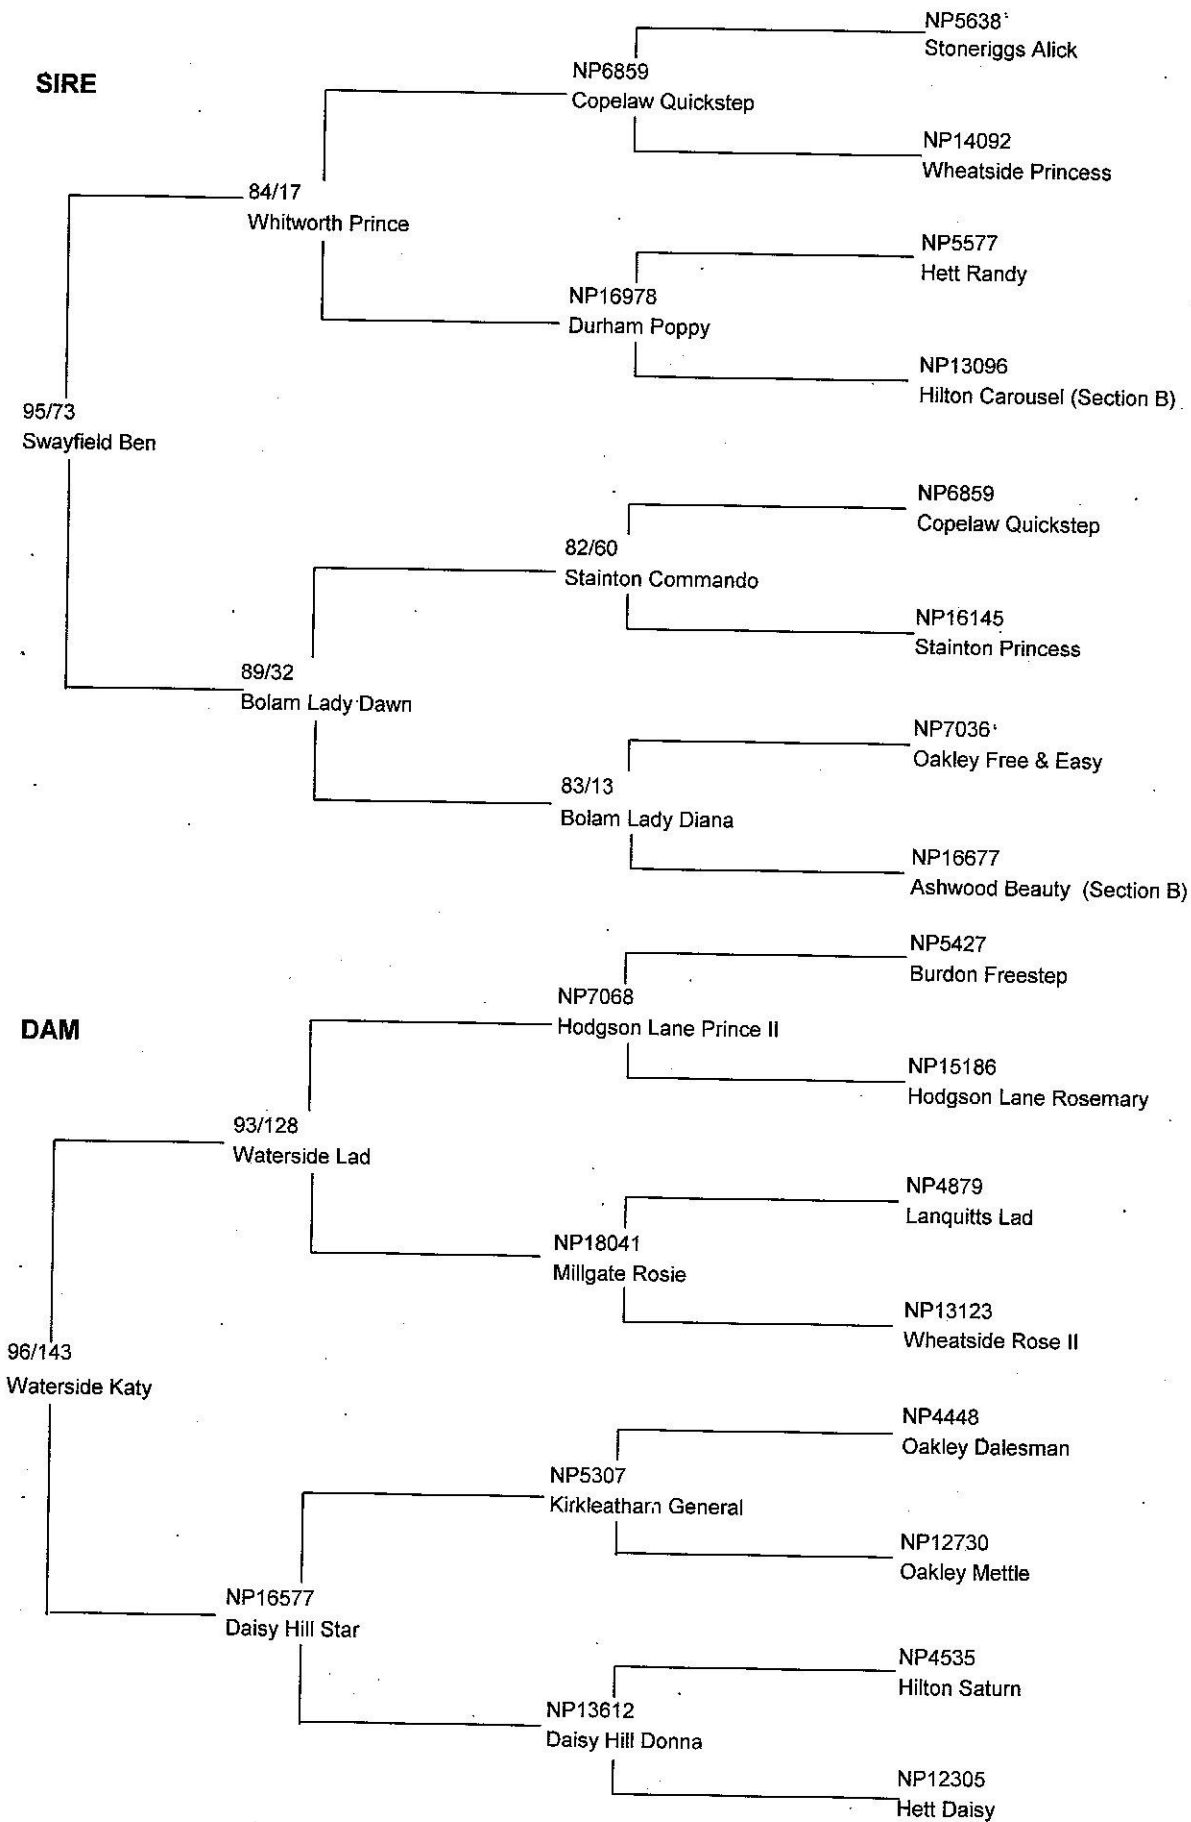

09174 - Waterside Sapphire

12/08/2016

Date of Birth : 22/05/2009   Female   Black

Parents   Grand Parents   Great Grand Parents   Great Great Grand Parents

Waterside Sapphire - Foal at Foot and Running with Stallion