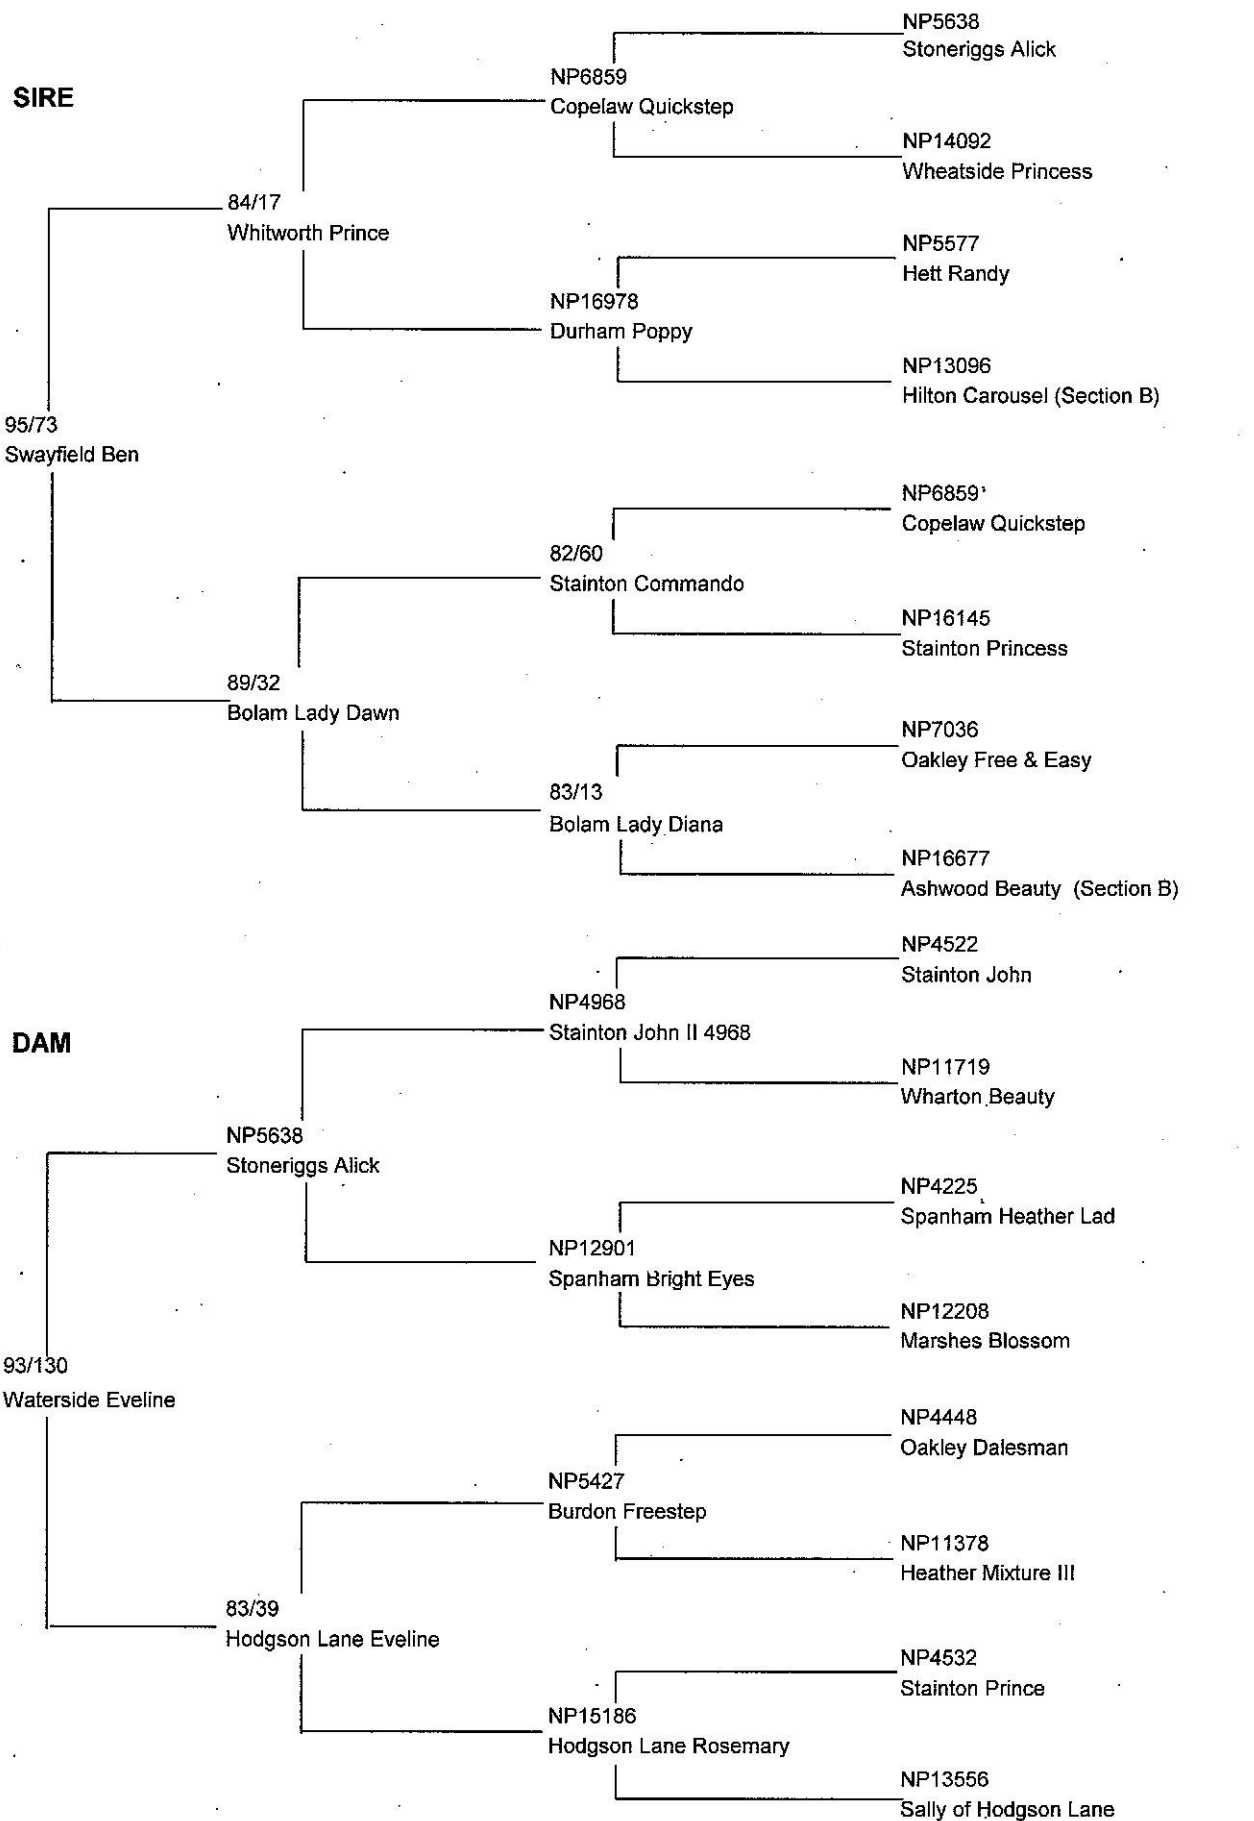

Date of Birth : 03/06/2008

Female

Black

Parents   Grand Parents   Great Grand Parents   Great Great Grand Parents

Waterside Rose - Foal at Foot and Running with Stallion