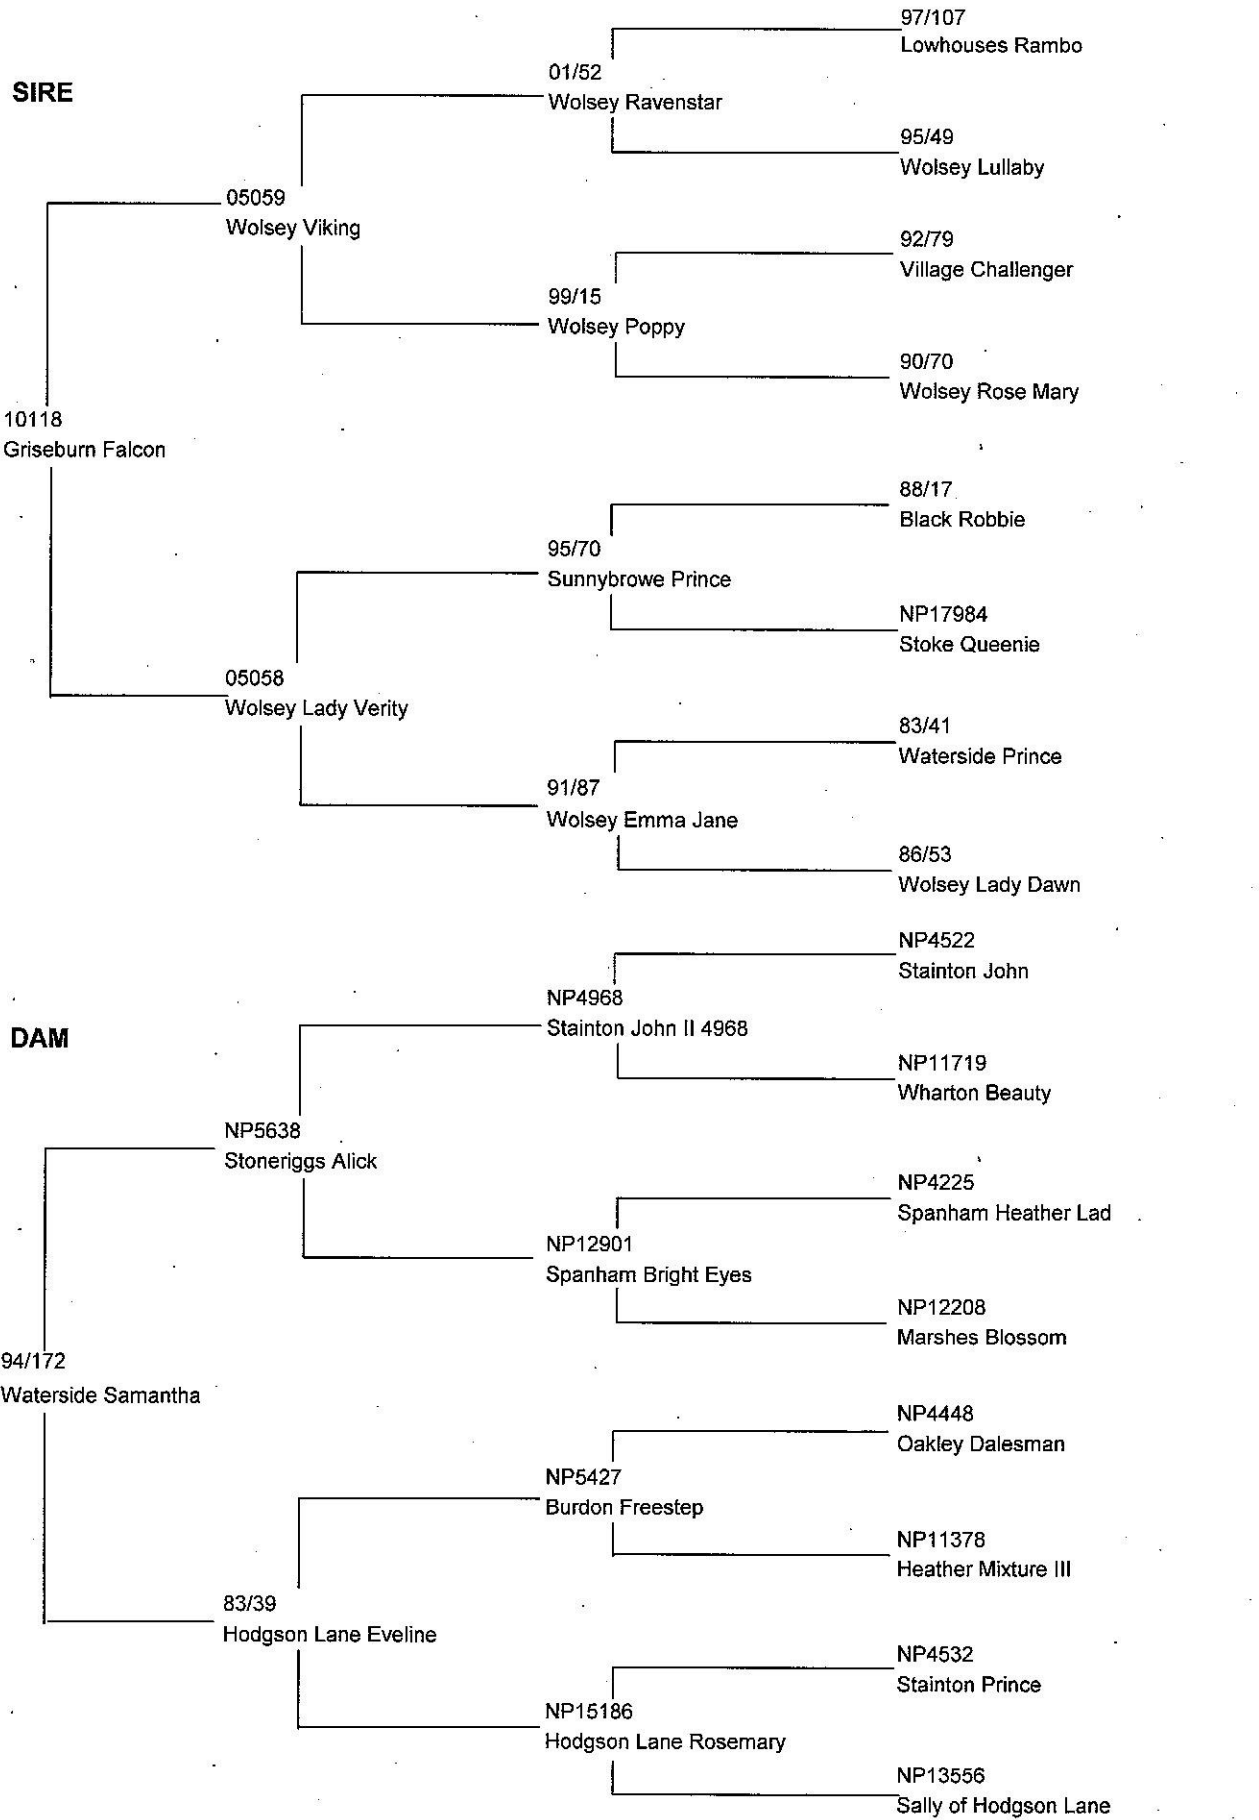

Waterside Breeze - Foal at Foot

Date of Birth : 02/07/2014

Female

Black

DA

Parents Grand Parents Great Grand Parents Great Great Grand Parents

Date of Birth : 03/08/2014

Female

Black

DA

Parents Grand Parents Great Grand Parents Great Great Grand Parents

15083 - Waterside Grace II

Date of Birth : 22/05/2015

Female

Black

Parents Grand Parents Great Grand Parents Great Great Grand Parents

15085 - Waterside Amber

12/08/2016

Date of Birth : 24/07/2015

Female

Black

Parents

Grand Parents

Great Grand Parents

Great Great Grand Parents

SIRE

DAM

Date of Birth : 03/06/2015

Female

Black

Parents Grand Parents Great Grand Parents Great Great Grand Parents

Date of Birth : 22/07/2015