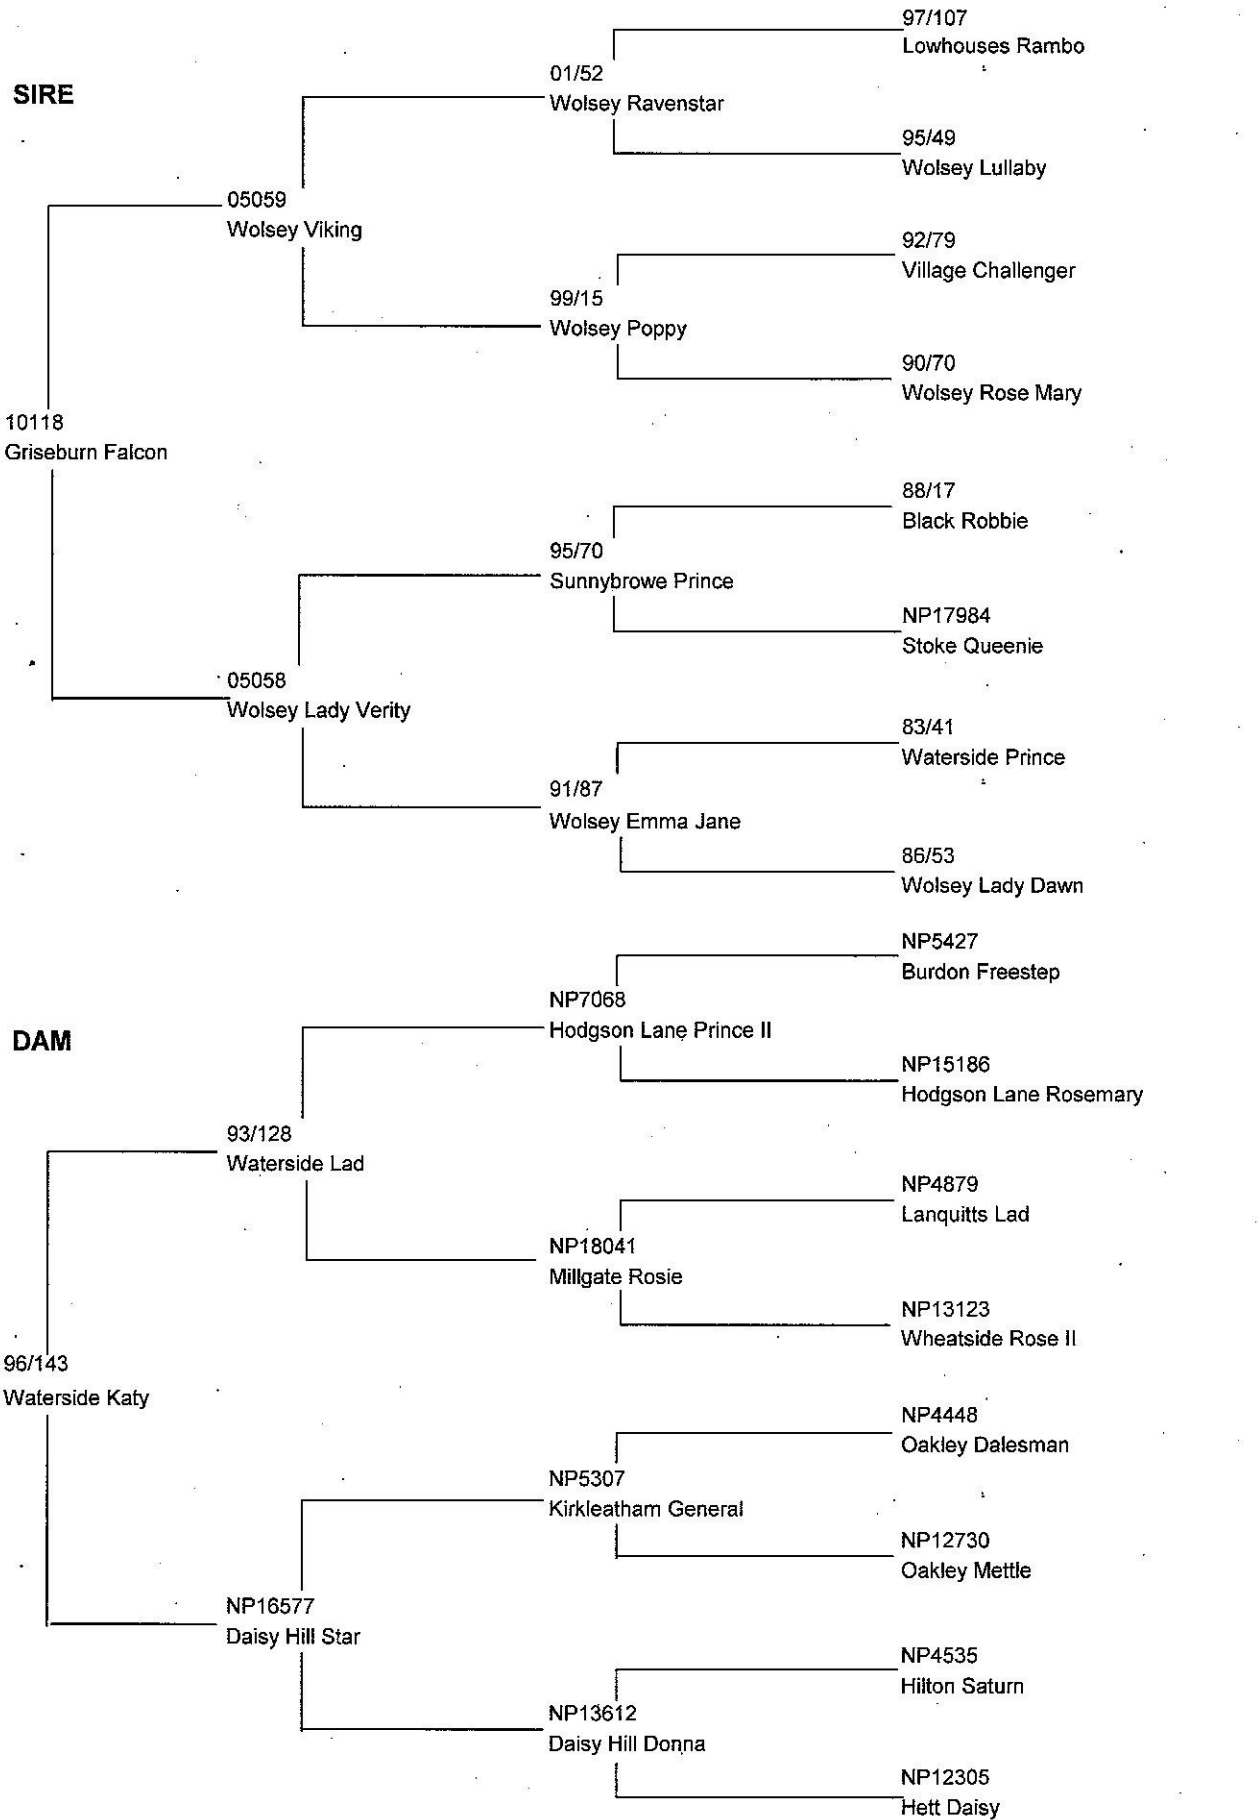

15085 - Waterside Amber

12/08/2016

Date of Birth : 24/07/2015

Female

Black

Parents

Grand Parents

Great Grand Parents

Great Great Grand Parents

SIRE

DAM

Date of Birth : 03/06/2015

Female

Black

Parents Grand Parents Great Grand Parents Great Great Grand Parents

Date of Birth : 22/07/2015

Female

Black

Parents Grand Parents Great Grand Parents Great Great Grand Parents

Date of Birth : 18/06/2015

Male

Black

Parents Grand Parents Great Grand Parents Great Great Grand Parents

Date of Birth : 02/10/2015