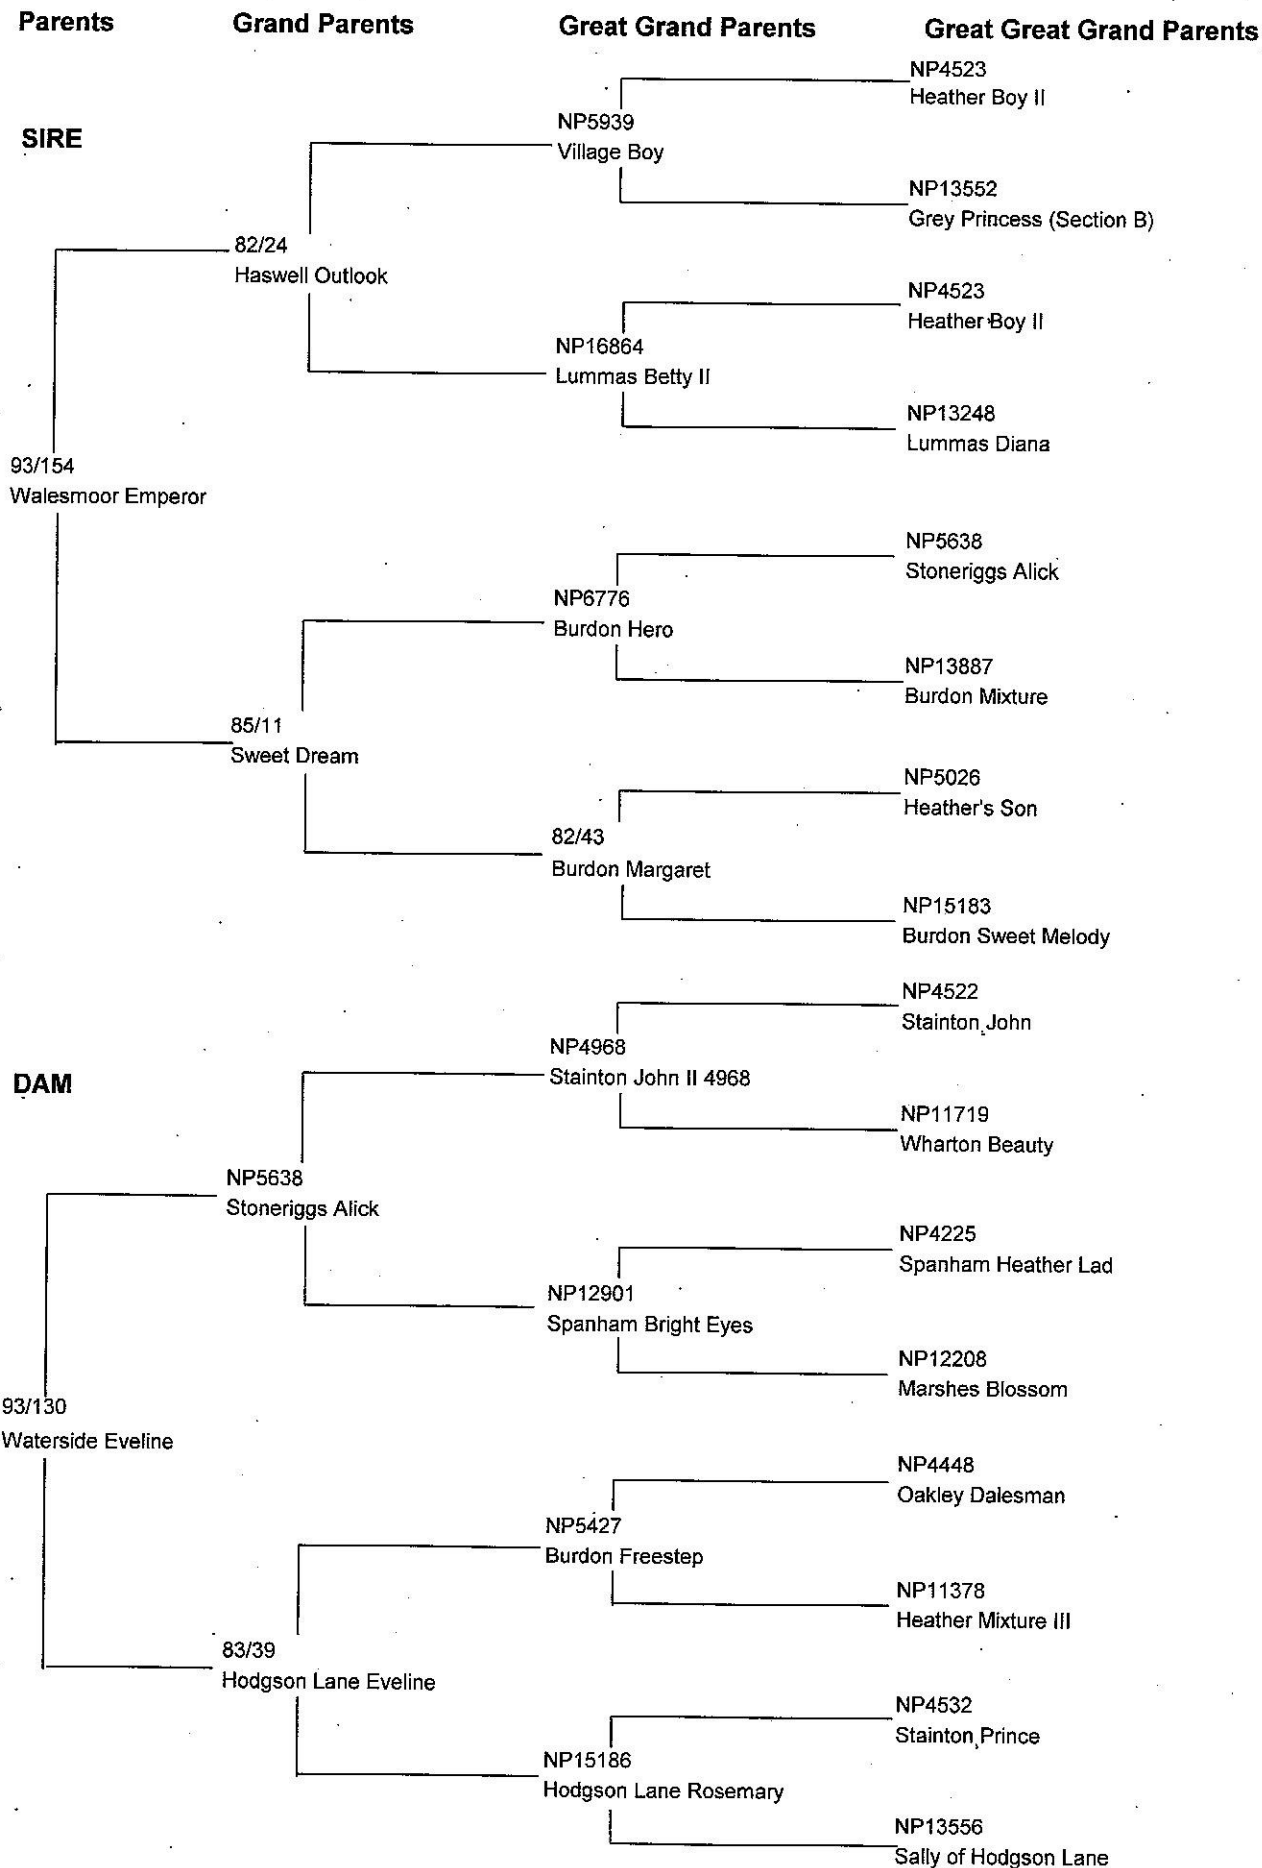

Female

Whole black.

Waterside Eveline - Probably in Foal

96/143 - Waterside Katy

12/08/2016

Date of Birth : 01/01/1996

Female

Black.

Waterside Rose - Foal at Foot and Running with Stallion

09174 - Waterside Sapphire

12/08/2016

Date of Birth : 22/05/2009 Female Black

Parents Grand Parents Great Grand Parents Great Great Grand Parents

Waterside Sapphire - Foal at Foot and Running with Stallion

14012 - Waterside Ebony

12/08/2016

Date of Birth : 10/05/2011 Female Black DA

Waterside Ebony - Foal at Foot and Running with Stallion

12052 - Waterside Black Gem

12/08/2016

Date of Birth : 22/04/2012 Female Black DA