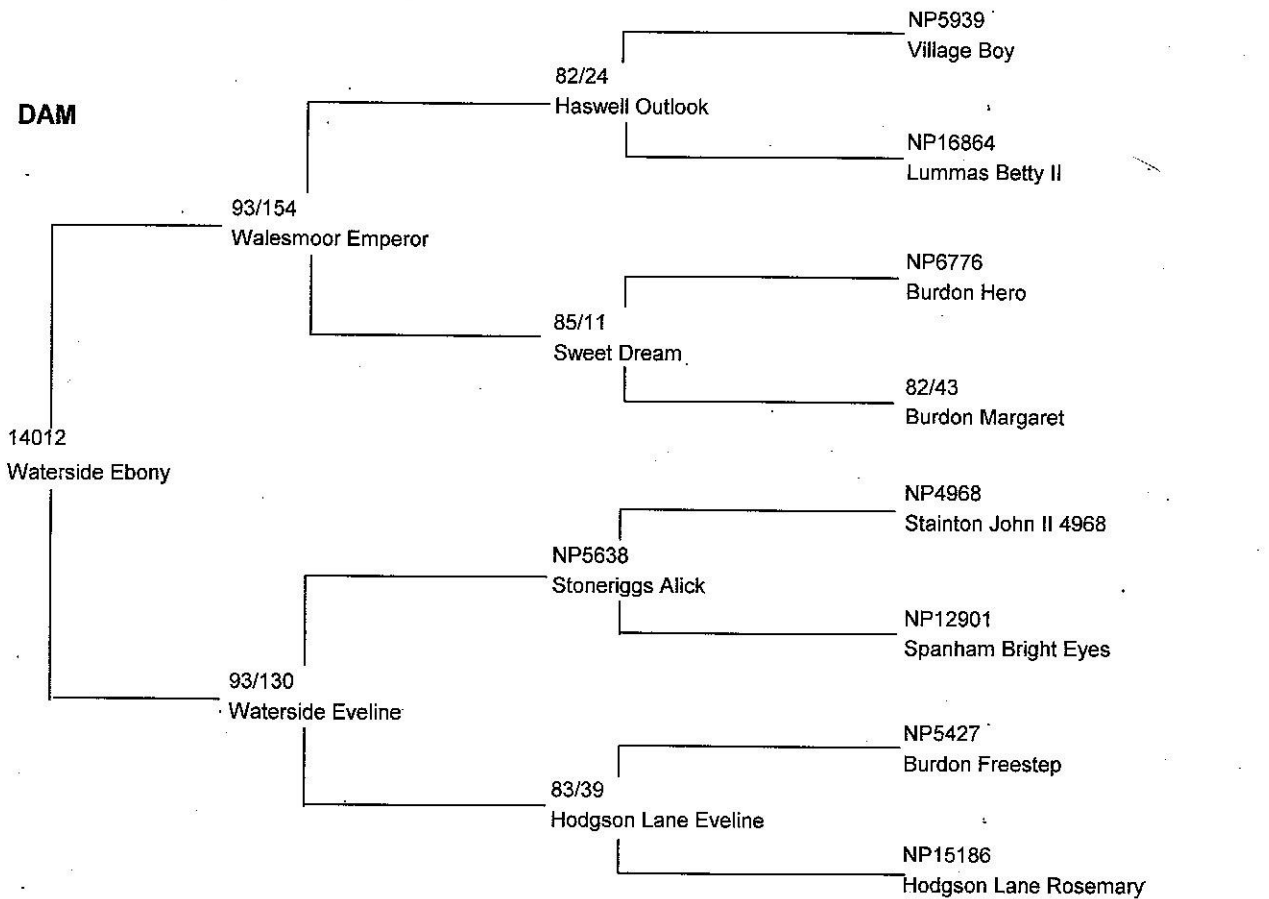

15085 - Waterside Amber

12/08/2016

Date of Birth : 24/07/2015

Female

Black

Parents

Grand Parents

Great Grand Parents

Great Great Grand Parents

SIRE

DAM

Date of Birth : 03/06/2015

Female

Black

Parents Grand Parents Great Grand Parents Great Great Grand Parents

Date of Birth : 22/07/2015