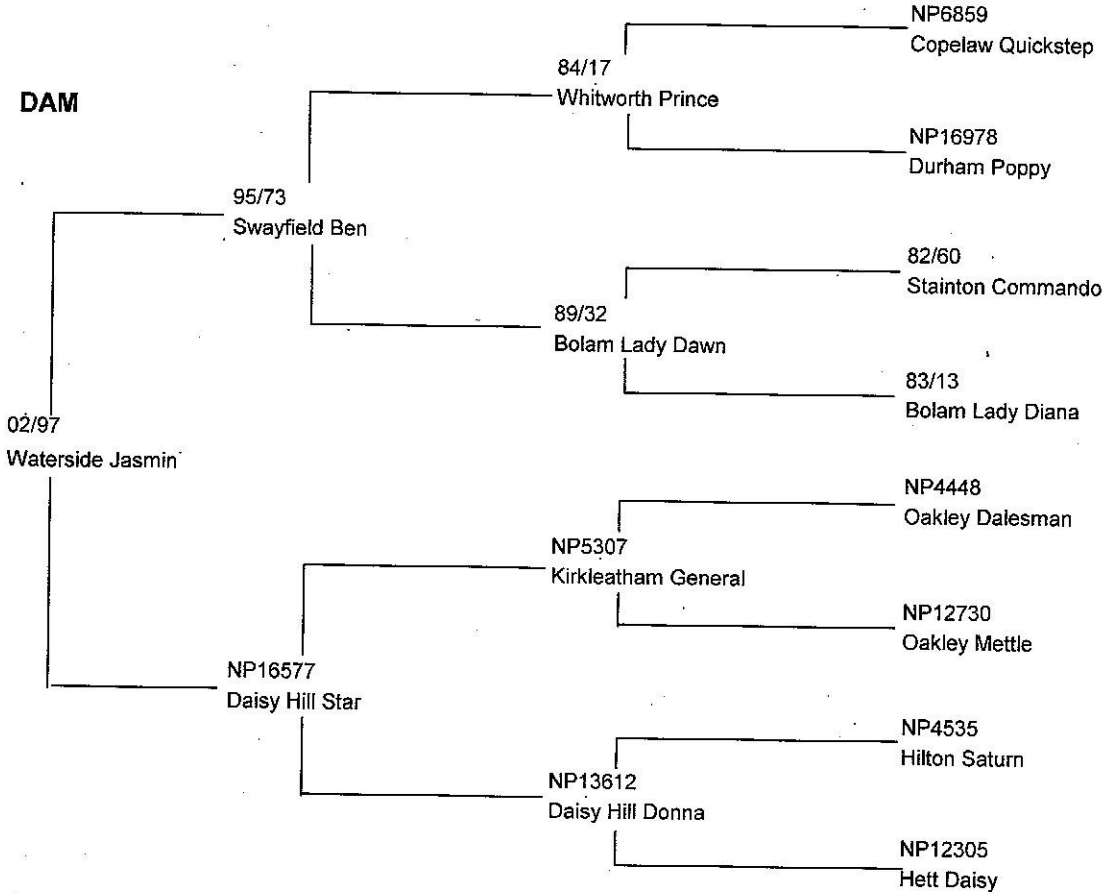

15085 - Waterside Amber

12/08/2016

Date of Birth : 24/07/2015

Female

Black

Parents

Grand Parents

Great Grand Parents

Female

Black

Parents Grand Parents Great Grand Parents Great Great Grand Parents

Date of Birth : 18/06/2015

Male

Black

Parents Grand Parents Great Grand Parents Great Great Grand Parents

Date of Birth : 02/10/2015

Male

Black

Parents

Grand Parents

Great Grand Parents

Great Great Grand Parents

SIRE

DAM

Date of Birth : 09/03/2010

Male

Black

Parents Grand Parents Great Grand Parents Great Great Grand Parents