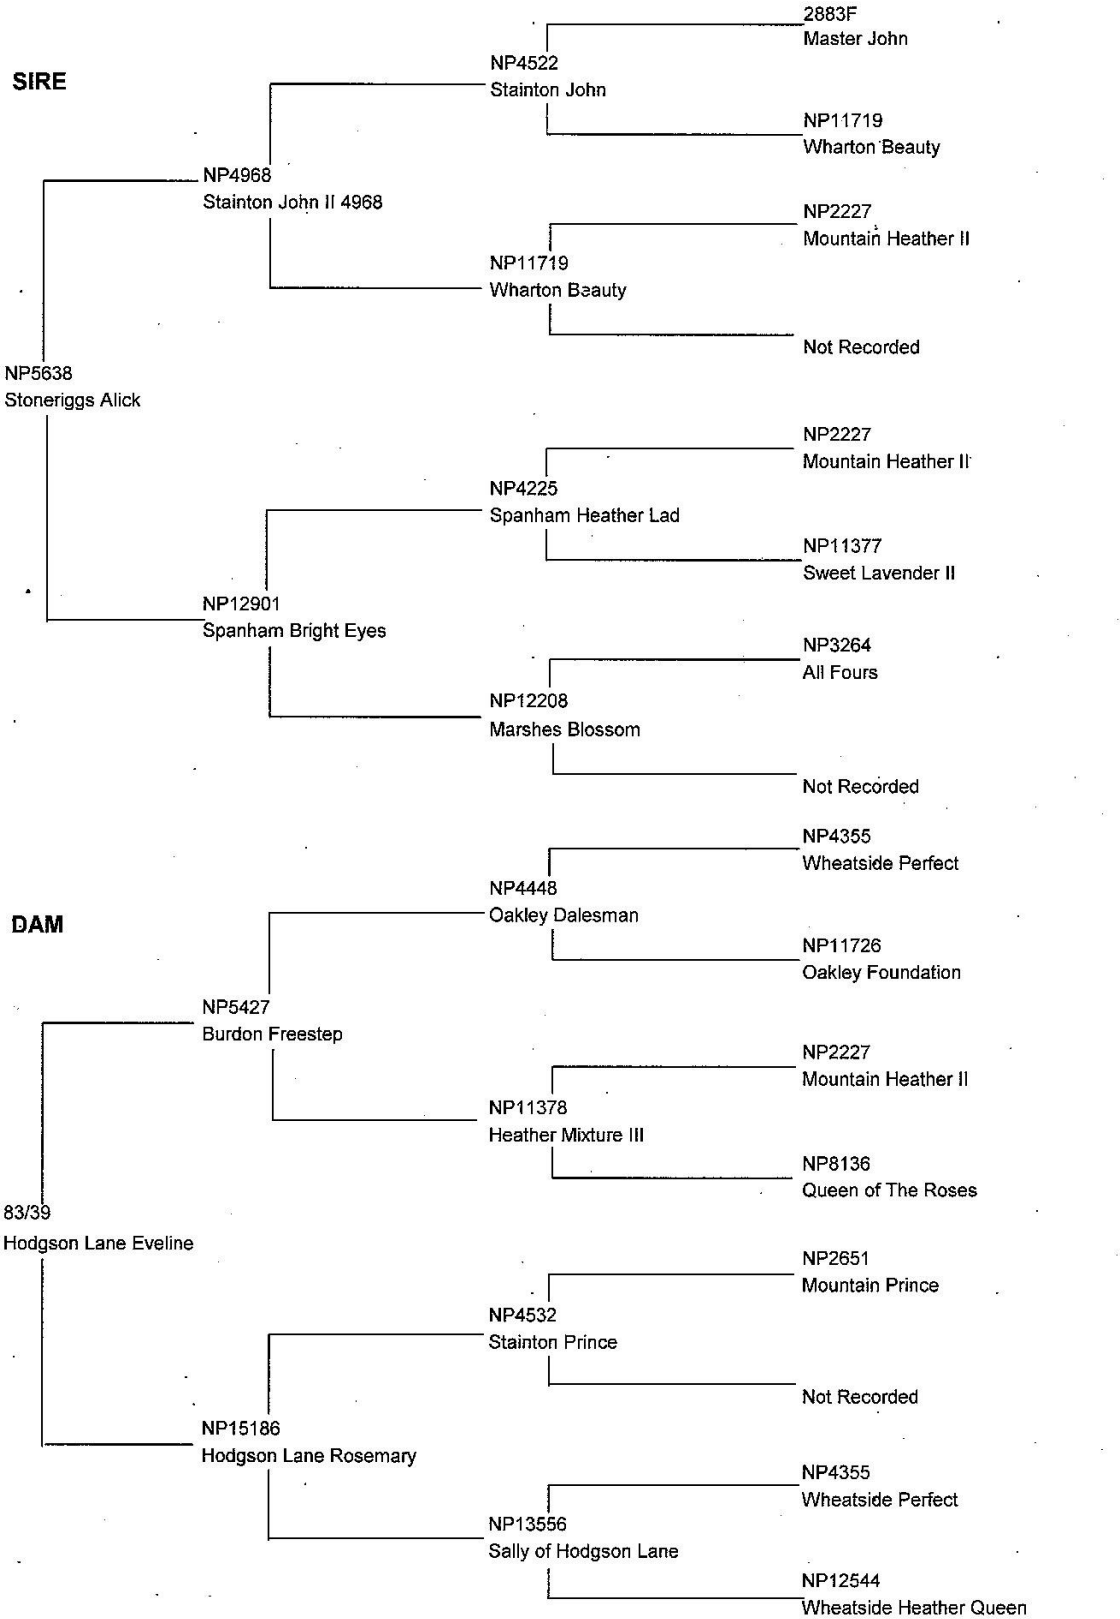

Sale Order

1

94/172 - Waterside Samantha

12/08/2016

Date of Birth : 01/01/1994

Female

Black.

Parents   Grand Parents   Great Grand Parents   Great Great Grand Parents

Waterside Samantha - Probably in Foal

2