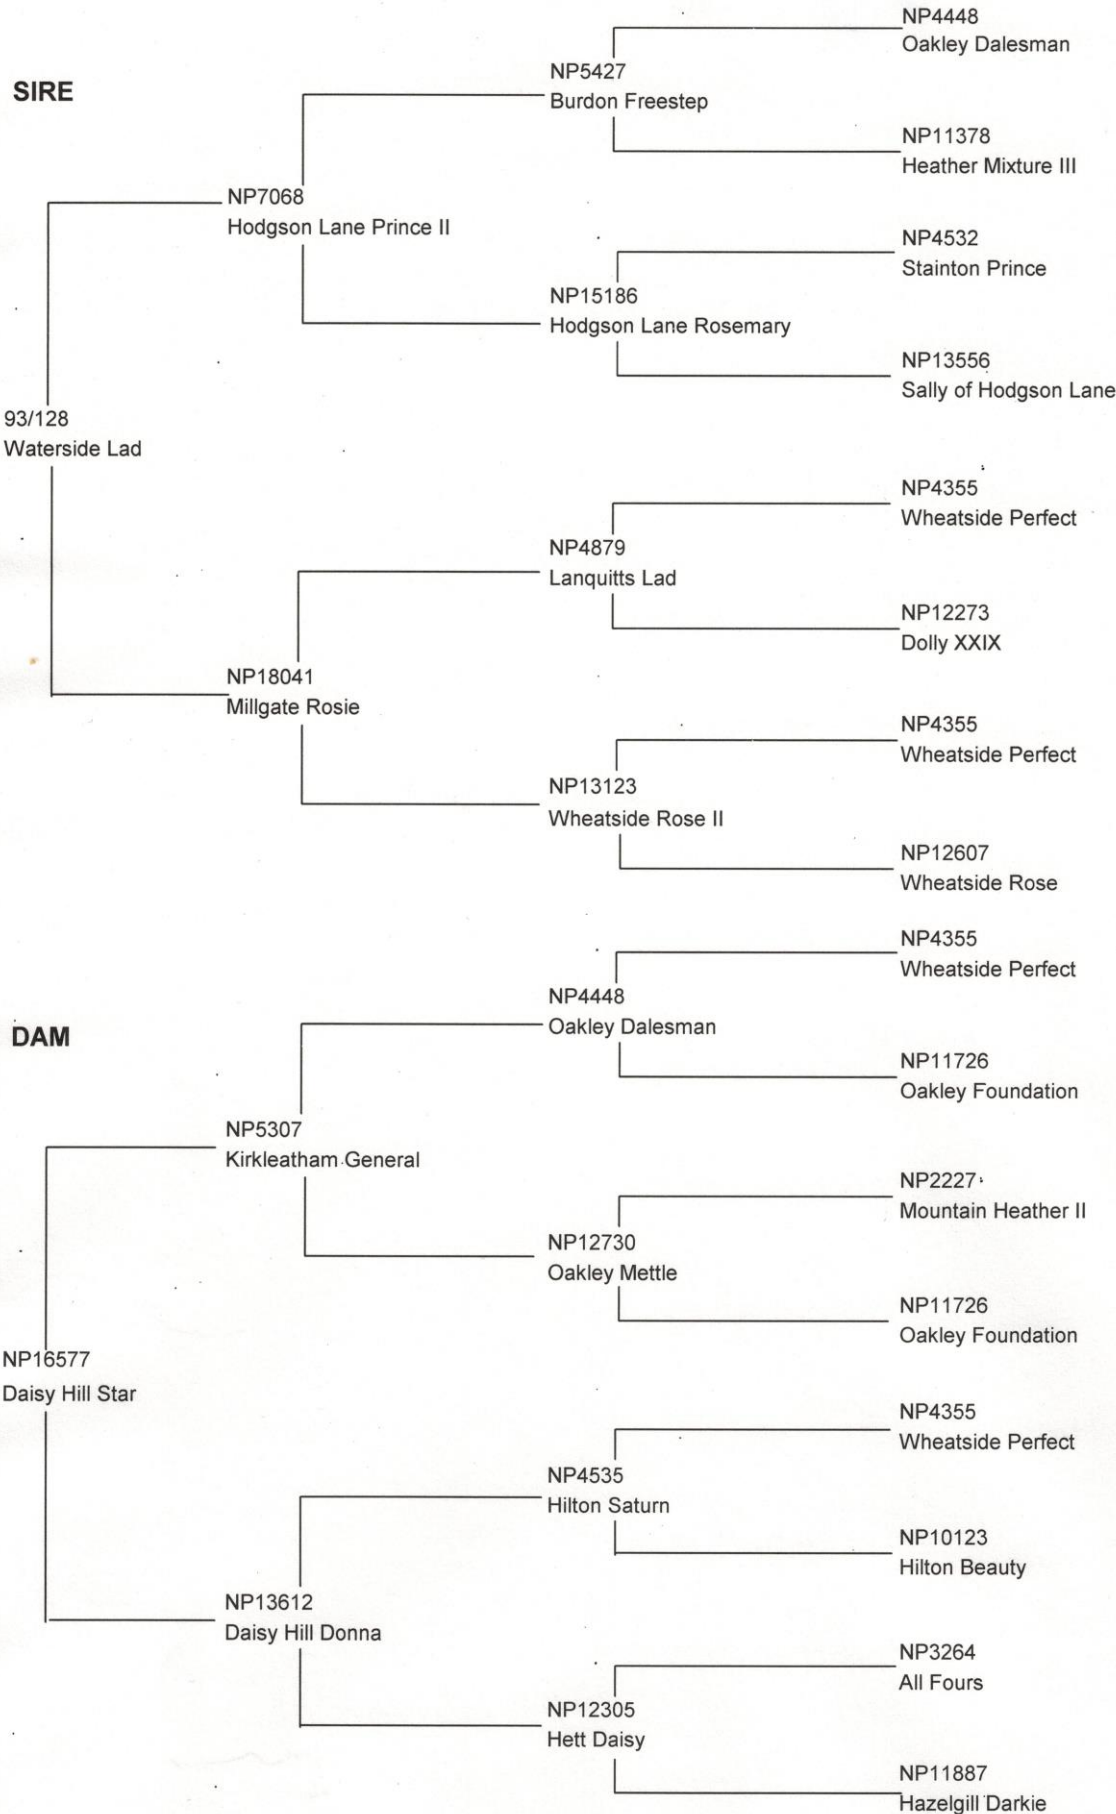

96/143 - Waterside Katy

12/08/2016

Date of Birth : 01/01/1996

Female

Black.

Parents   Grand Parents   Great Grand Parents   Great Great Grand Parents

Waterside Katy - Foal at Foot and Running with Stallion