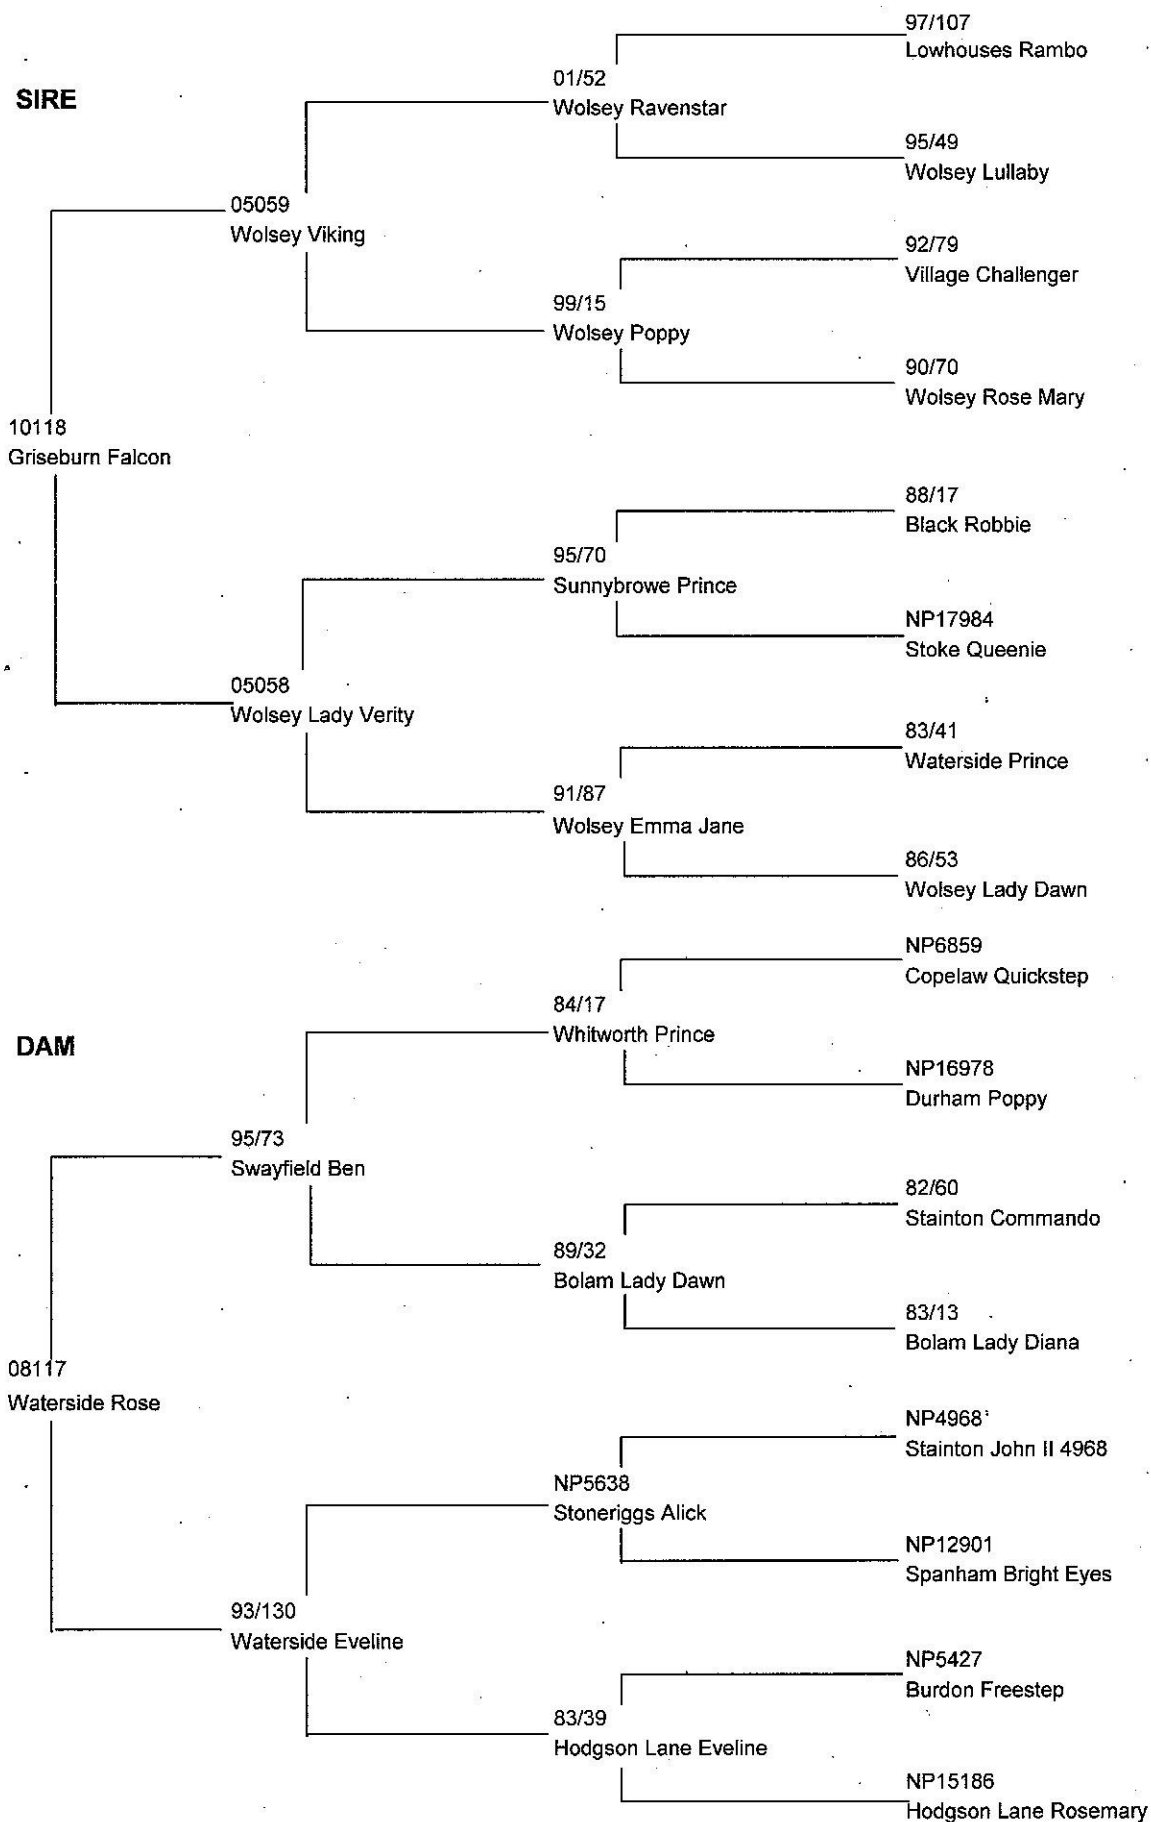

15085 - Waterside Amber

12/08/2016

Date of Birth : 24/07/2015

Female

Black

Parents

Grand Parents

Great Grand Parents

Great Great Grand Parents

SIRE

DAM

Date of Birth : 03/06/2015

Female

Black

Parents Grand Parents Great Grand Parents Great Great Grand Parents

Date of Birth : 22/07/2015

Female

Black

Parents Grand Parents Great Grand Parents Great Great Grand Parents

Date of Birth : 18/06/2015

Male

Black

Parents Grand Parents Great Grand Parents Great Great Grand Parents

Date of Birth : 02/10/2015

Date of Birth : 09/03/2010

Male

Black

Parents Grand Parents Great Grand Parents Great Great Grand Parents